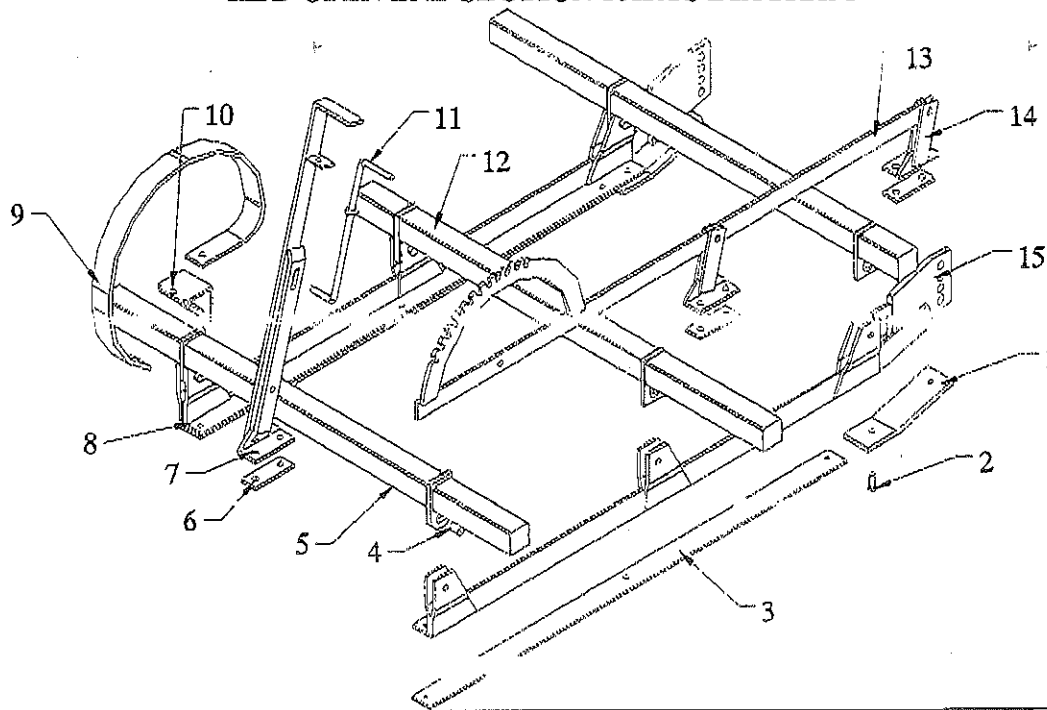

HDD OPEN END SECTION PARTS DIAGRAM

KEY PART #	DESCRIPTION	QTY.
1 HDD-010	FRONT WEAR SHOE	2
2 **	3/8" X 1 1/4" COUNTER SUNK BOLT	10
3 HDD-014	RUNNER WEAR PLATE	2
4 HDD-044	HARDENED BUSHING	6
5 ***	#3 TOOTH BAR	1
6 HDD-041	POCKET CLAMP PLATE	3
7 HDD-026	LEVER HANDLE ONLY	1
8 HDD-112	LEFT SIDE BAR RUNNER	1
9 HDD-505	SPRING TOOTH	*
10 HDD-038	TOOTH MOUNT CLIP	*
11 HDD-024	LEVER PULL ROD	1
** SA-102	PULL ROD SPRING	1
12 ***	#1 & #2 TOOTH BAR	2
13 HDD-028	CENTER BAR	1
14 HDD-031	POCKET	2
15 HDD-113	RIGHT SIDE BAR RUNNER	1
** HDD-027	LEVER HANDLE ASSEMBLY	1
*	Quantity depends on harrow sections used.	
**	Unnumbered items are not pictured.	
***	Please specify model number when ordering these parts.	